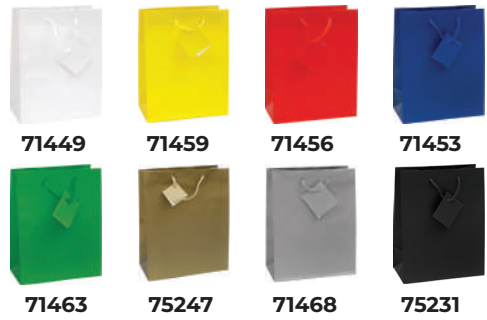

 12/144

possible
LOGO print

71034

HOME, LIVING & GIFTS

SPECIAL SIMPLE

Medium

Gift Bag

Plastic mat paper,
22,9 x 17,8 x 9,8 cm