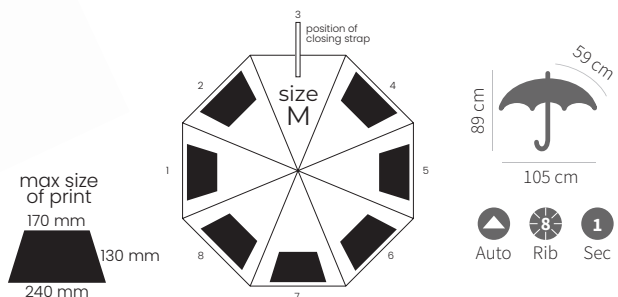

UMBRELLAS & TRAVEL

ZEUS

Umbrella 8-panel automatic
Polyester, 190T,
metal frame,
handle: wood

logo printing

390 g

12/60

ZEUS FIFO

Umbrella 8-panel automatic
Polyester, 190T,
metal frame,
wooden handle

logo printing

390 g

1/25