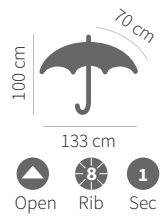

UMBRELLAS & TRAVEL

DON

Umbrella 8-panel Automatic
Two layer,
Black/gold,
Pongee, 190T,
windproof,
fiberglass frame
and shaft,
handle: foam

790 g

black
8642802

ORION

Umbrella 8-panel autoopen
Pongee, 190T,
fiberglass mechanism + shaft,
handle: eva foam

553 g

black
8637502

FARO

Umbrella 8-panel autoopen
Pongee, 190T,
reflective edge,
fiberglass frame,
handle: foam

570 g

black/reflective
86424CR