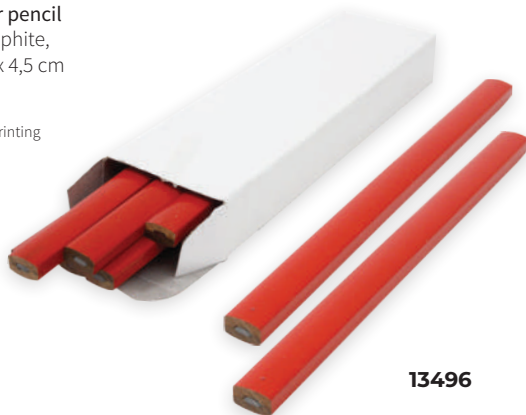

TESAR

Carpenter pencil

Wood, graphite,
17,7 x 8,5 x 4,5 cm

12/1440