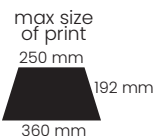

PROTECT

Umbrella 8-panel Automatic

Pongee, 190T,
fiberglass frame,
and shaft,
handle: rubber

662 g

12/36