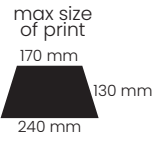

Pongee, 190T, fiberglass mechanism, metal shaft, handle: rubber

 logo printing

382 g

12/48

ZODIAC LUX

Umbrella folding 8-panel automatic open/close

Pongee, 190T, windproof, fiberglass mechanism, handle: rubber