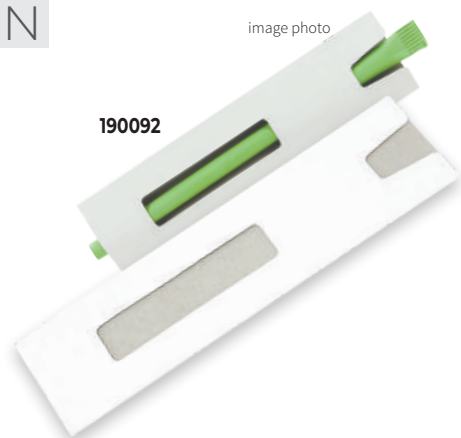

KARTON

Case single
Paper,
14,5 x 4 x 0,1 cm

logo printing

100/10.000