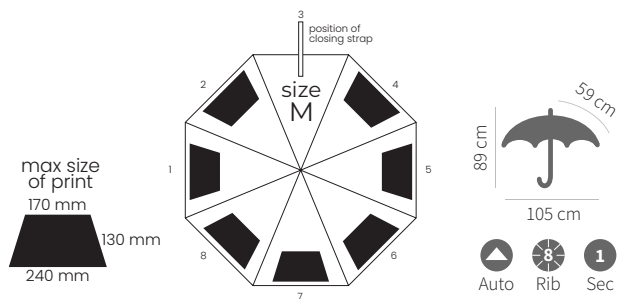

ZEUS

Umbrella 8-panel automatic
Polyester, 190T,
metal frame,
handle: wood

 logo printing

 390 g

 12/60

green
86226/SZ

ZEUS FIFO

Umbrella 8-panel automatic
Polyester, 190T,
metal frame,
wooden handle