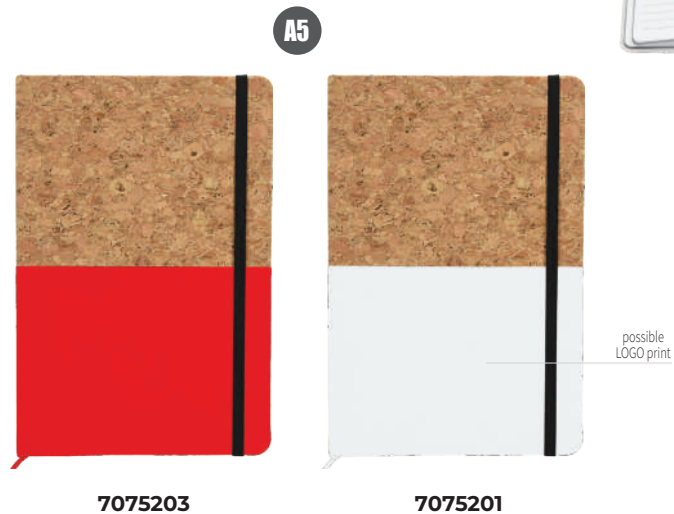

Cork and cotton combined cover, with pen loop, round corners, 80 sheets, 70 g/m², 14 x 21 cm

CORK COLOR A5

Notebook A5

96 sheets, white paper, colored edges of the book block, personal information and lines, cover material: Cork + PU, 80 g/m², 14 x 21 x 1 cm