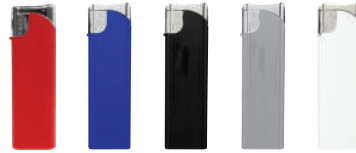

87262

87261

87258

87259

87504RD