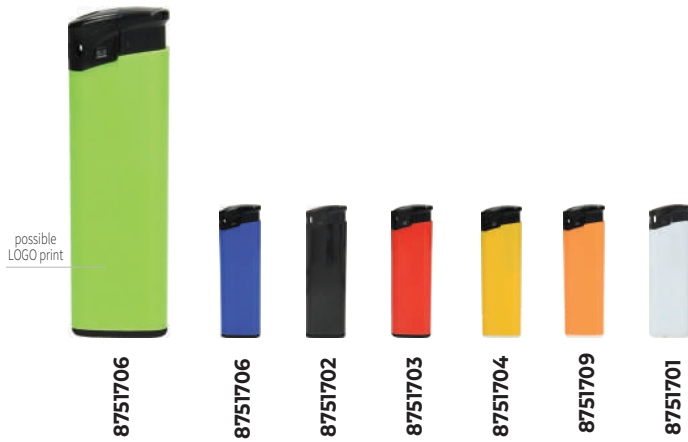

LIGHTERS

LARS

Lighter
Plastic,
24 x 81 x 11 mm