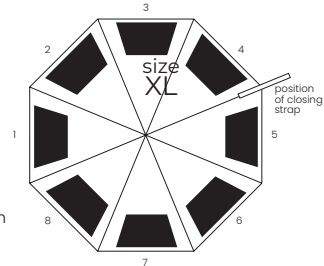

UMBRELLAS & TRAVEL

DON

Umbrella 8-panel Automatic
Two layer,
Black/gold,
Pongee, 190T,
windproof,
fiberglass frame
and shaft,
handle: foam

790 g

black
8642802

ORION

Umbrella 8-panel autoopen
Pongee, 190T,
fiberglass mechanism + shaft,
handle: eva foam