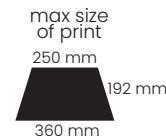

UMBRELLAS & TRAVEL

DON

Umbrella 8-panel Automatic
Two layer,
Black/gold,
Pongee, 190T,
windproof,
fiberglass frame
and shaft,
handle: foam

790 g

black
8642802

ORION

Umbrella 8-panel autoopen
Pongee, 190T,
fiberglass mechanism + shaft,
handle: eva foam

553 g

black
8637502

FARO

Umbrella 8-panel autoopen
Pongee, 190T,
reflective edge,
fiberglass frame,
handle: foam

570 g

black/reflective
86424CR