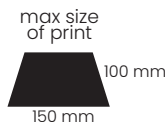

UMBRELLAS & TRAVEL

ASTAR

Umbrella 16-panel automatic

Pongee, 190T,
metal frame,
handle: wood

570 g

12/48