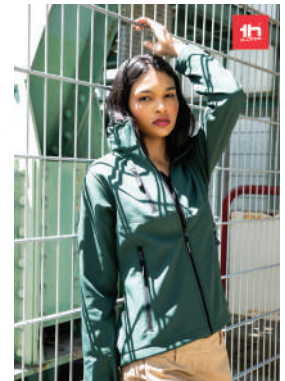

ZAGREB WOMEN

Women's softshell with removable hood 280 g/m²

96% Polyester, 4% spandex with two layers, water resistant, fleece lining, 2 front zip pockets and one diagonal chest pocket, adjustable cuffs with a Velcro strap, removable hood with drawstring, adjustable stoppers and Velcro strip which fits inside the collar, rounded lower back, fitted cut.

Width/Height-Front/Back				
S	M	L	XL	2XL
48/62/66 cm	51/64/68 cm	54/66/70 cm	57/68/72 cm	60/70/74 cm

SKOPJE

Men's full zip hooded jacket

Exterior: 280 g/m²

Interior: 65g/m²

Wadding: 130g/m²

Exterior: taffeta 100%, Polyester 300T, 95%, Polyester, 5% spandex, Wadding: 100% Polyester, modern cut, aesthetic cut in the chest area, hood with stoppers, inner pockets.