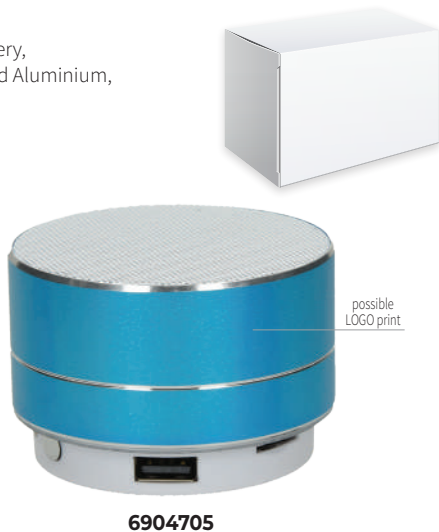

Bluetooth speaker

3W, integrated battery, material: Plastic and Aluminium, Ø71 x 47 mm

 logo printing

180 g

 1/100

possible LOGO print

ROUND

Portable Set with Headphones, Car Charger and USB Adapter