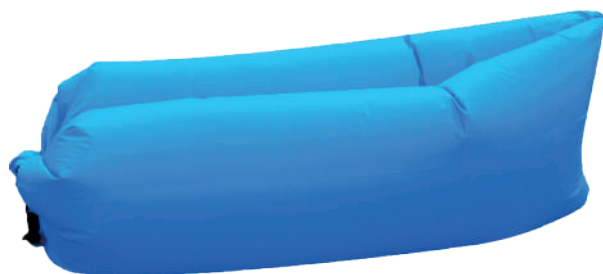

LAYBAG

Air sleeping lay bag
(indoor & outdoor)
easy to carry, for camping,
swimming, for backyard,
quick inflation without
air pump, holds up to 190 kg,
210 x 100 x 92 cm

1/6

8406305

ZIGGY

BBQ grill set 1/3
with 3 stainless steel pieces:
tong, fork and spatula,
40,5 x 12 x 2,5 cm