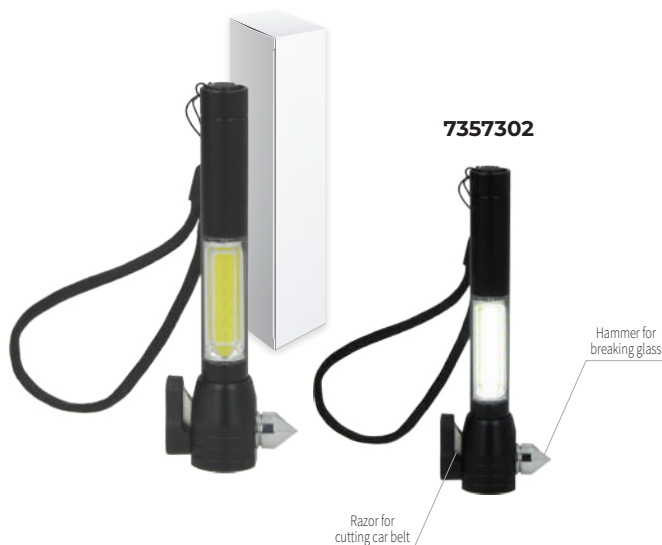

7357302

Razor for cutting car belt

Hammer for breaking glass