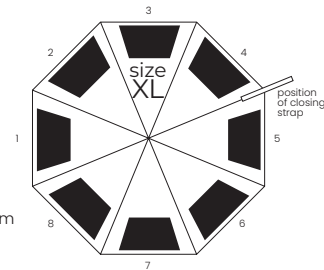

UMBRELLAS & TRAVEL

DON

Umbrella 8-panel Automatic
Two layer,
Black/gold,
Pongee, 190T,
windproof,
fiberglass frame
and shaft,
handle: foam

790 g

black
8642802

ORION

Umbrella 8-panel autoopen
Pongee, 190T,
fiberglass mechanism + shaft,
handle: eva foam

553 g

black
8637502

FARO

Umbrella 8-panel autoopen
Pongee, 190T,
reflective edge,
fiberglass frame,
handle: foam

570 g

black/reflective
86424CR