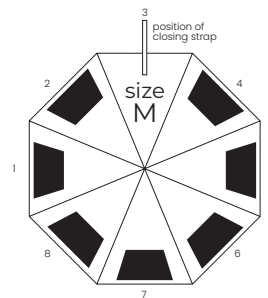

UMBRELLAS & TRAVEL

CATIONIC

Umbrella
folding 8-panel
automatic open / close
Cationic Pongee, 190T
Frame: fiberglass
Handle: rubber

logo printing

377 g

KRONOS

Umbrella
folding 10-panel
automatic open / close
Pongee, 190T
Frame: fiberglass
Handle: wooden

logo printing

464 g

12/48