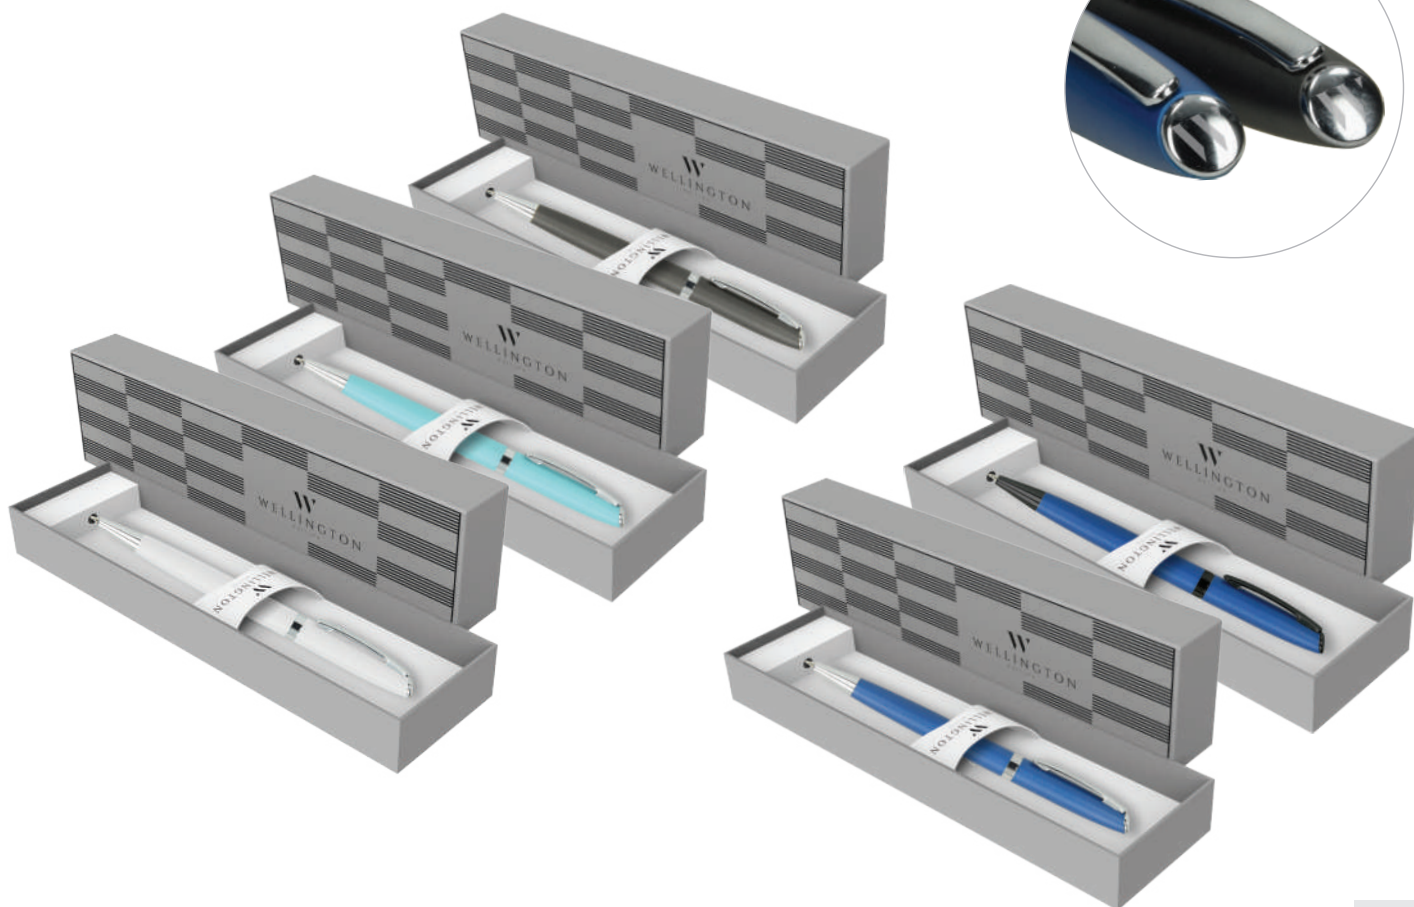

1949301

TOLEDO

Single writing ball pen in gift box
Metal BP,
175 x 50 x 25 mm

 logo printing

 1/100

 35 g

 blue writing
0,7mm

1949402 1949405 1949406 1949422 1949401