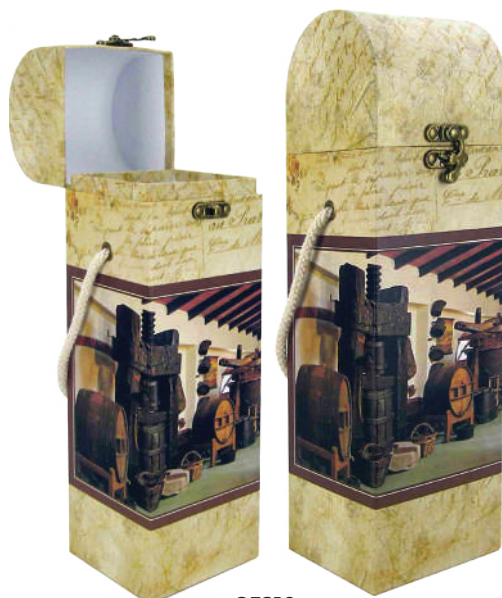

BARREL

Box for wine bottle
Cardboard with painting,
33 x 9 x 9 cm

logo printing

1/24