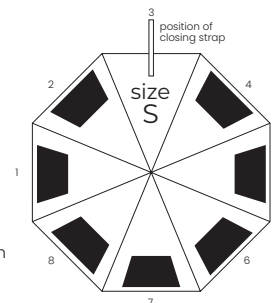

 logo printing

 464 g

 12/48

darkblue
8641706

black
8641702

UMBRELLAS & TRAVEL

SIRIUS

Umbrella folding 8-panel windproof, automatic open/close