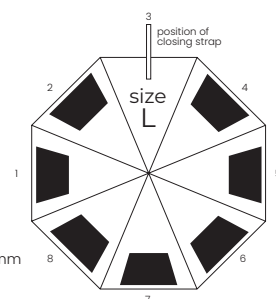

UMBRELLAS & TRAVEL

DON

Umbrella 8-panel Automatic
Two layer,
Black/gold,
Pongee, 190T,
windproof,
fiberglass frame
and shaft,
handle: foam

790 g

black
8642802

ORION

Umbrella 8-panel autoopen
Pongee, 190T,
fiberglass mechanism + shaft,
handle: eva foam

553 g

black
8637502

FARO

Umbrella 8-panel autoopen
Pongee, 190T,
reflective edge,
fiberglass frame,
handle: foam

570 g

black/reflective
86424CR