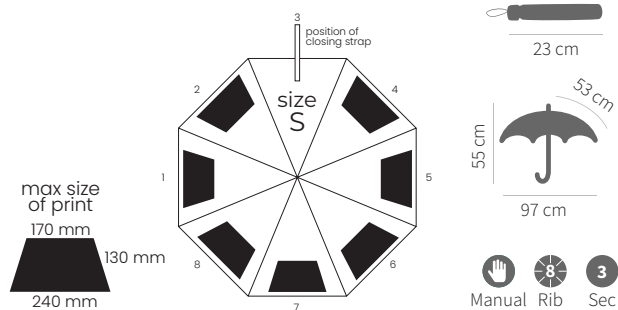

UMBRELLAS & TRAVEL

XENO

Umbrella folding 8-panel
manual open/close
Pongee, 190T,
fiberglass mechanism,
handle: rubber

logo printing

295 g

12/60

MIDAS

Umbrella folding 8-panel
manual open/close
Polyester, 190T,
metal frame
and mechanism,
plastic handle

logo printing

221 g

12/60