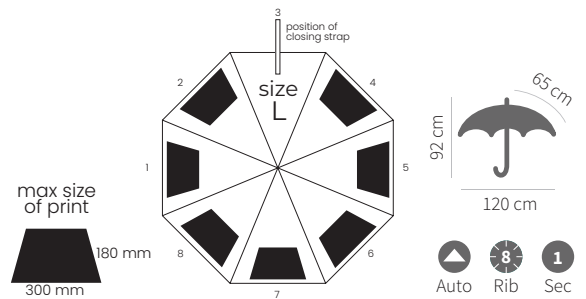

white
8637401

black
8637402

navy blue
8637406