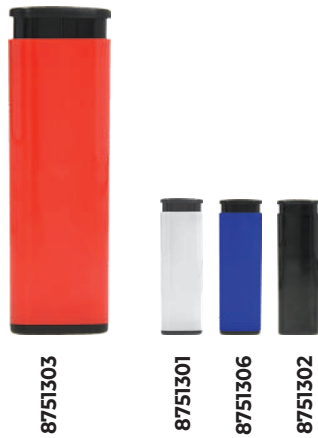

REFLEX

Lighter
Plastic,
25 x 80 x 12 mm