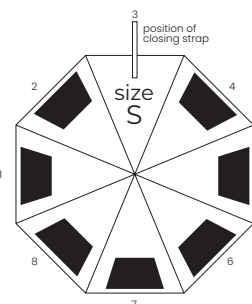

ZODIAC LUX

Umbrella folding 8-panel automatic open/close

Pongee, 190T, windproof, fiberglass mechanism, handle: rubber

logo printing

369 g

12/48