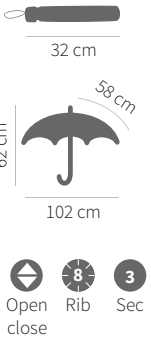

Pongee, 190T, fiberglass mechanism, metal shaft, handle: rubber

 logo printing

382 g

12/48

ZODIAC LUX

Umbrella folding 8-panel automatic open/close

Pongee, 190T, windproof, fiberglass mechanism, handle: rubber