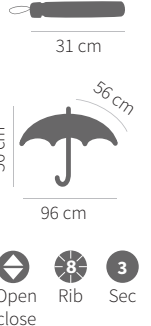

ZODIAC LUX

Umbrella folding 8-panel automatic open/close

Pongee, 190T, windproof, fiberglass mechanism, handle: rubber

logo printing

369 g

12/48