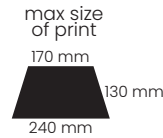

UMBRELLAS & TRAVEL

CATIONIC

Umbrella
folding 8-panel
automatic open / close
Cationic Pongee, 190T
Frame: fiberglass
Handle: rubber

logo printing

377 g

grey melange
8639412