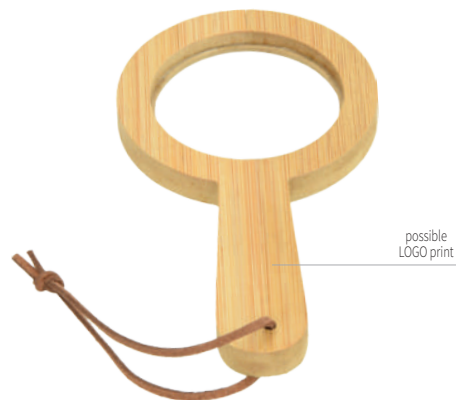

BAMBOO MAGNIFIER

Wood magnifier
Leather string,
8 x 15 x 0,8 cm