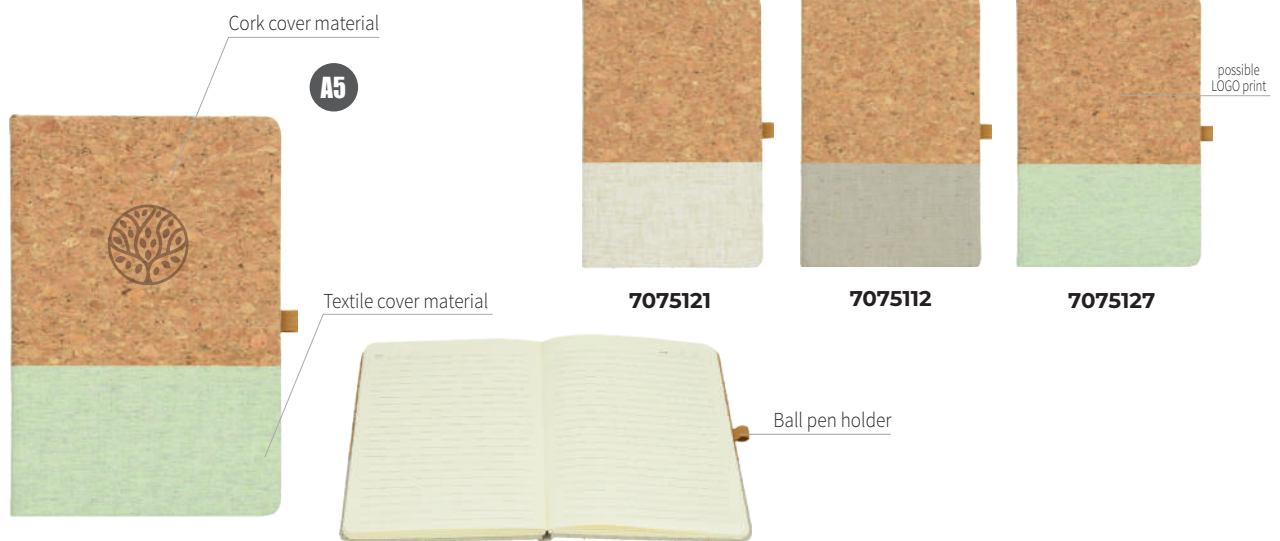

Cork and cotton combined cover, with pen loop, round corners, 80 sheets, 70 g/m², 14 x 21 cm

CORK COLOR A5

Notebook A5

96 sheets, white paper, colored edges of the book block, personal information and lines, cover material: Cork + PU, 80 g/m², 14 x 21 x 1 cm