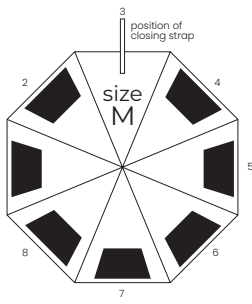

UMBRELLAS & TRAVEL

SIRIUS

Umbrella folding 8-panel windproof, automatic open/close

Pongee, 190T, fiberglass mechanism, metal shaft, handle: rubber

logo printing

382 g

12/48