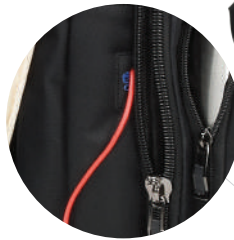

embroidery

logo printing

1/20

multi-pocket design

comfortable handle

35L

40922

USB port