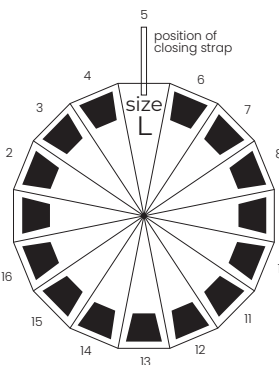

UMBRELLAS & TRAVEL

ASTAR

Umbrella 16-panel automatic

Pongee, 190T,
metal frame,
handle: wood

570 g

12/48