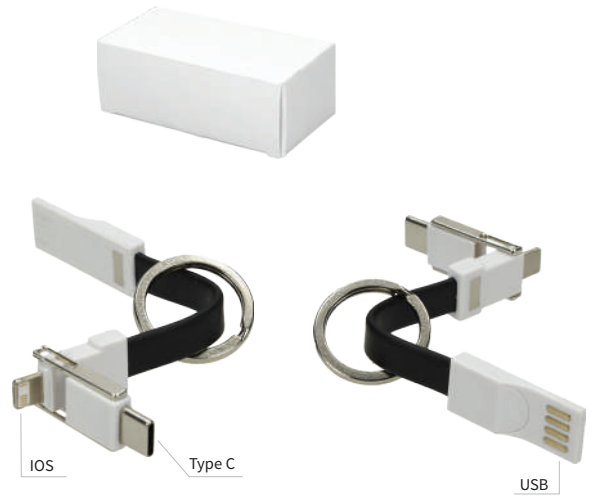

IOS

Type C

USB

FM QUADRO

Clock wireless speaker with FM radio

Bluetooth 3W,
battery: 1200 mAh,
material: ABS and screen cloth,
108 x 36 x 108 mm

logo printing

273 g

1/25