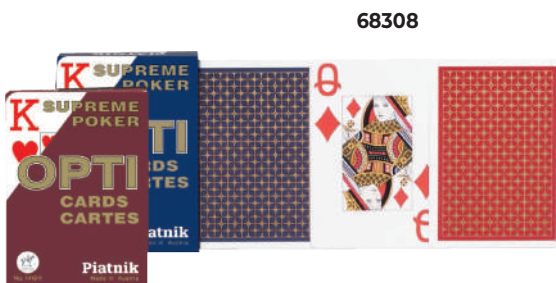

POKER CARDS

Poker cards

Jumbo Index, Tuck Box,
dimensions: 63 x 88 mm,
content: 55 cards

1/12