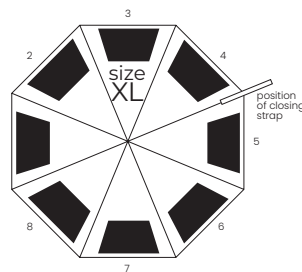

PROTECT

Umbrella 8-panel Automatic

Pongee, 190T,
fiberglass frame,
and shaft,
handle: rubber

662 g

12/36