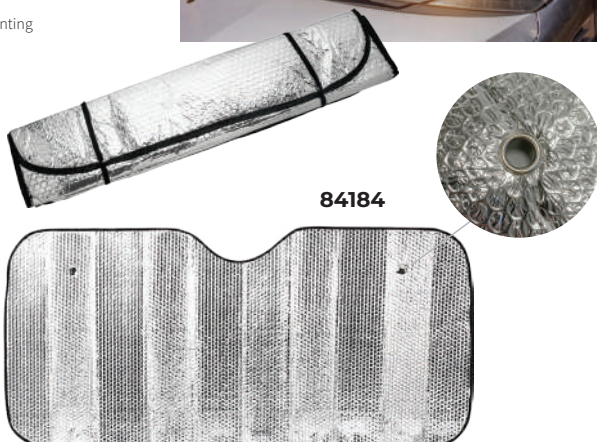

PROTECT

Car window sushades
Material: PE BUBBLE
150 cm x 70 cm