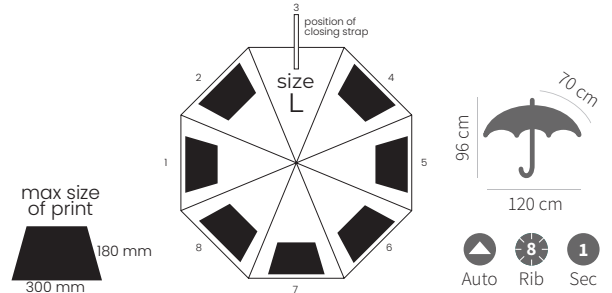

UMBRELLAS & TRAVEL

GALANT

Umbrella 8-panel autoopen
Pongee, 190T,
aluminium frame,
fiberglass ribs,
handle: PU leather

logo printing

480 g

12/48

AURORA

Umbrella 8-panel automatic
Pongee, 190T,
reflective edge,
fiberglass frame,
metal shaft,
handle: rubber

logo printing

557 g

12/48

PAN

Umbrella 8-panel autoopen
Polyester, 190T,
metal frame,
handle: foam

logo printing

600 g

12/60