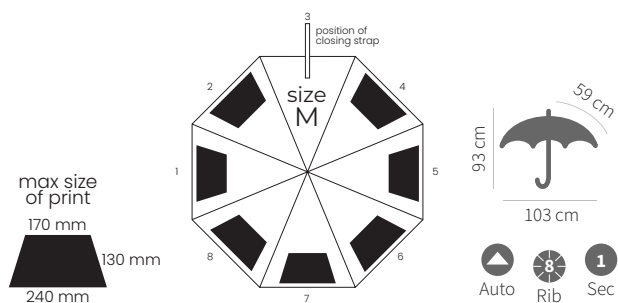

UMBRELLAS & TRAVEL

SELENA

Umbrella 8-panel automatic
Pongee, 190T
metal colored fiberglas frame,
handle: matching color, mat PVC

logo printing

490 g

1/20

pink
8643915

bordo
8643919

dark blue
8643906

black
8643902

dark grey
8643914

petrol green
8643924

APOLO

Umbrella 8-panel automatic
Pongee, 190T
Metal frame
Handle: rubber, matching color

logo printing

400 g

12/48

brown
86392RJ

green
86392ZE

red
86392RD

blue
86392MO

dark blue
86392TM

black
86392CR