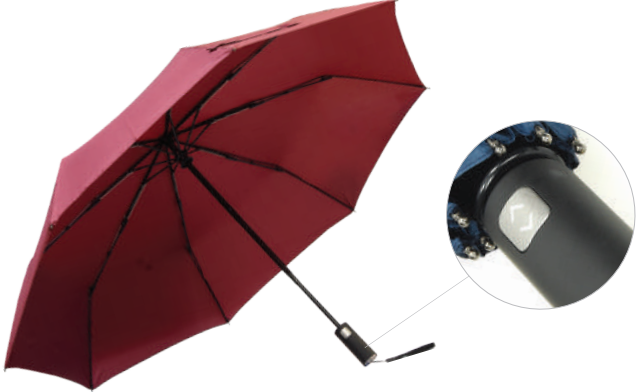

UMBRELLAS & TRAVEL

SIRIUS

Umbrella folding 8-panel windproof, automatic open/close

Pongee, 190T, fiberglass mechanism, metal shaft, handle: rubber

logo printing

382 g

12/48