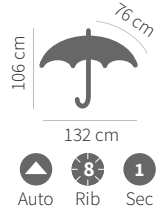

UMBRELLAS & TRAVEL

DON

Umbrella 8-panel Automatic
Two layer,
Black/gold,
Pongee, 190T,
windproof,
fiberglass frame
and shaft,
handle: foam

790 g

black
8642802

ORION

Umbrella 8-panel autoopen
Pongee, 190T,
fiberglass mechanism + shaft,
handle: eva foam

553 g

black
8637502

FARO

Umbrella 8-panel autoopen
Pongee, 190T,
reflective edge,
fiberglass frame,
handle: foam

570 g

black/reflective
86424CR