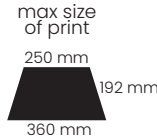

UMBRELLAS & TRAVEL

DON

Umbrella 8-panel Automatic
Two layer,
Black/gold,
Pongee, 190T,
windproof,
fiberglass frame
and shaft,
handle: foam

790 g

black
8642802

ORION

Umbrella 8-panel autoopen
Pongee, 190T,
fiberglass mechanism + shaft,
handle: eva foam

553 g

black
8637502

FARO

Umbrella 8-panel autoopen
Pongee, 190T,
reflective edge,
fiberglass frame,
handle: foam

570 g

black/reflective
86424CR