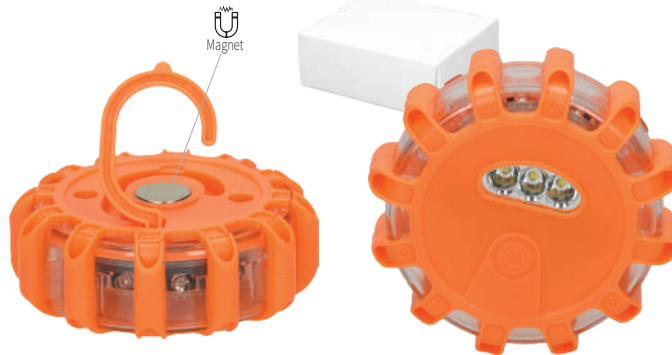

WARNING

LED road flares emergency lights
Lights 3 pack roadside warning flash-light car safety flare, warning flashing beacon with magnet and hook for vehicles and boats, with strong magnet and hook at the backside, Ø 10 x 3,5 cm, logo print: 1,8 x 1,8 cm