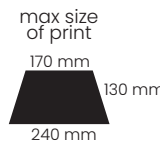

ZODIAC LUX

Umbrella folding 8-panel automatic open/close

Pongee, 190T, windproof, fiberglass mechanism, handle: rubber

logo printing

369 g

12/48