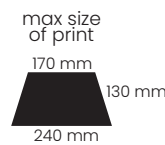

KRONOS

Umbrella
folding 10-panel
automatic open / close
Pongee, 190T
Frame: fiberglass
Handle: wooden

logo printing

464 g

12/48

darkblue
8641706