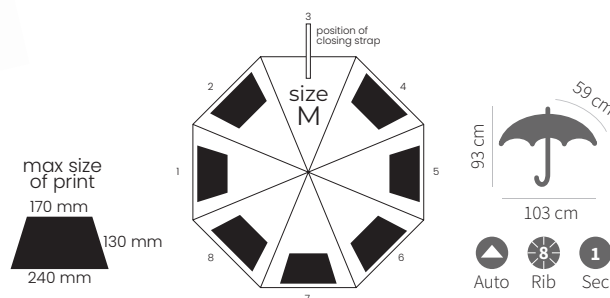

UMBRELLAS & TRAVEL

SELENA

Umbrella 8-panel automatic
Pongee, 190T
metal colored fiberglas frame,
handle: matching color, mat PVC

logo printing

490 g

1/20

pink
8643915

bordo
8643919

dark blue
8643906

black
8643902

dark grey
8643914

petrol green
8643924

APOLO

Umbrella 8-panel automatic
Pongee, 190T
Metal frame
Handle: rubber, matching color

logo printing

400 g

12/48

brown
86392RJ

green
86392ZE

red
86392RD

blue
86392MO

dark blue
86392TM

black
86392CR