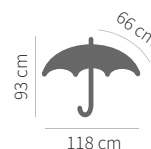

UMBRELLAS & TRAVEL

ASTAR

Umbrella 16-panel automatic

Pongee, 190T,
metal frame,
handle: wood

570 g

12/48