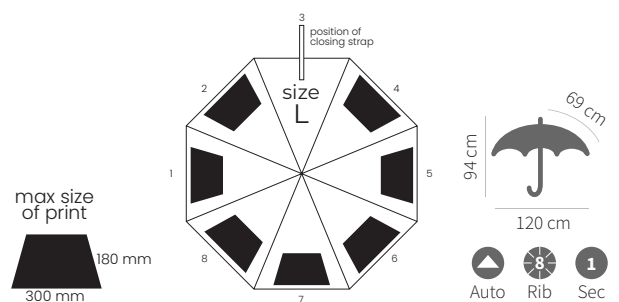

navy blue
8637406

PAN

Umbrella 8-panel autoopen
Polyester, 190T,
metal frame,
handle: foam

 logo printing

 600 g

 12/60

silver/navy blue
86336SM

dark blue/one colour
86336