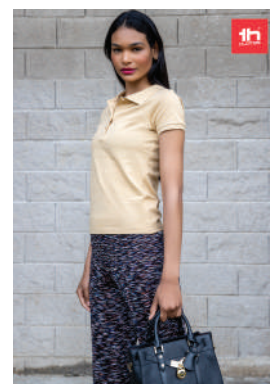

Width/Height-Front/Back

S	M	L	XL	2XL
40/60cm	43/62cm	46/64cm	49/66cm	52/68cm

PHOENIX

Unisex hooded sweatshirt
320 g/m²

50% cotton, 50% Polyester,
carded interior, rib 1 x 1 on cuffs
and bottom hem, kangaroo pocket,
hood with eyelets and tone on
tone drawstring.