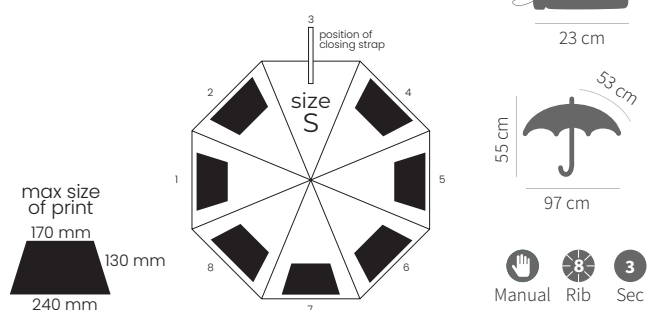

Umbrella folding 8-panel
manual open/close
Polyester, 190T,
metal frame
and mechanism,
plastic handle

 logo printing

 221 g

 12/60

red
8643203

black
8643202

dark blue
8643206

UMBRELLAS & TRAVEL