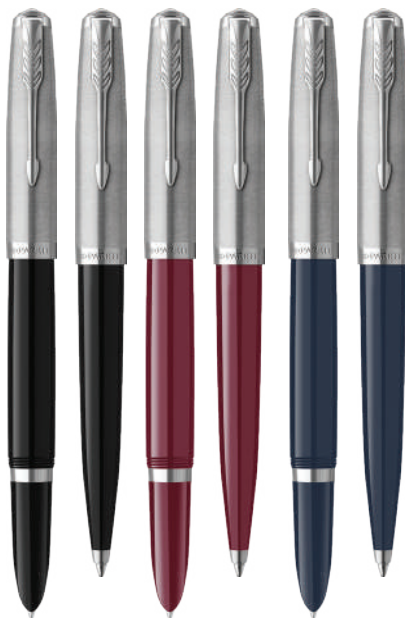

PARKER 51

1. FP - F
   BP - M
2. logo printing
   - 1/1

160420
fountain pen

160437
ballpen

160421
fountain pen

160438
ballpen

160422
fountain pen

160439
ballpen