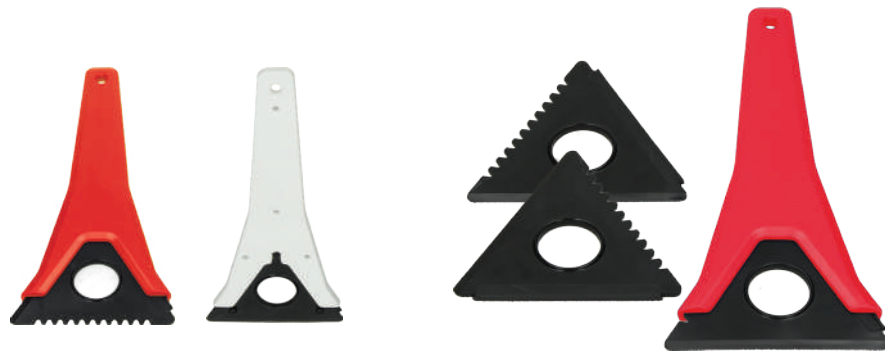

Car sunshade 2-pieces
 Polyester,
 43 x 38 cm

84083B

SWITCH

Ice scraper
Plastic,
detachable scraper
with 3 in 1 function,
23 x 10,5 cm

 logo printing

1/200

8492003

8492001

TRIPLEX

**Ice scraper with
rubber handle**
Plastic,
31,5 x 21 cm

 logo printing

1/100

84915RO

GLOVE

**Ice scraper
with glove**
Polyester, plastic,
30 x 16 cm

 logo printing