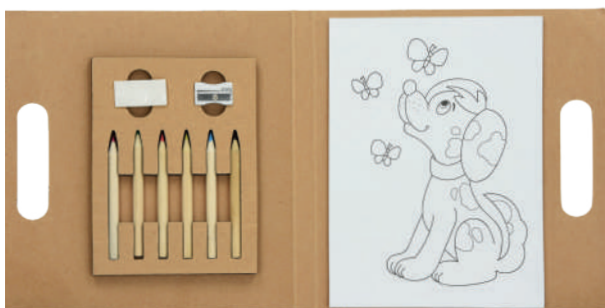

FOLLOW 2 GO

Children coloring set

6 color pencils, eraser, pencil sharpener and printed notebook with 30 sheets of drawings for coloring, nature paper folder, 20 x 21 x 2 cm

1/50

possible LOGO print

68125

Symbolic position of cover print.